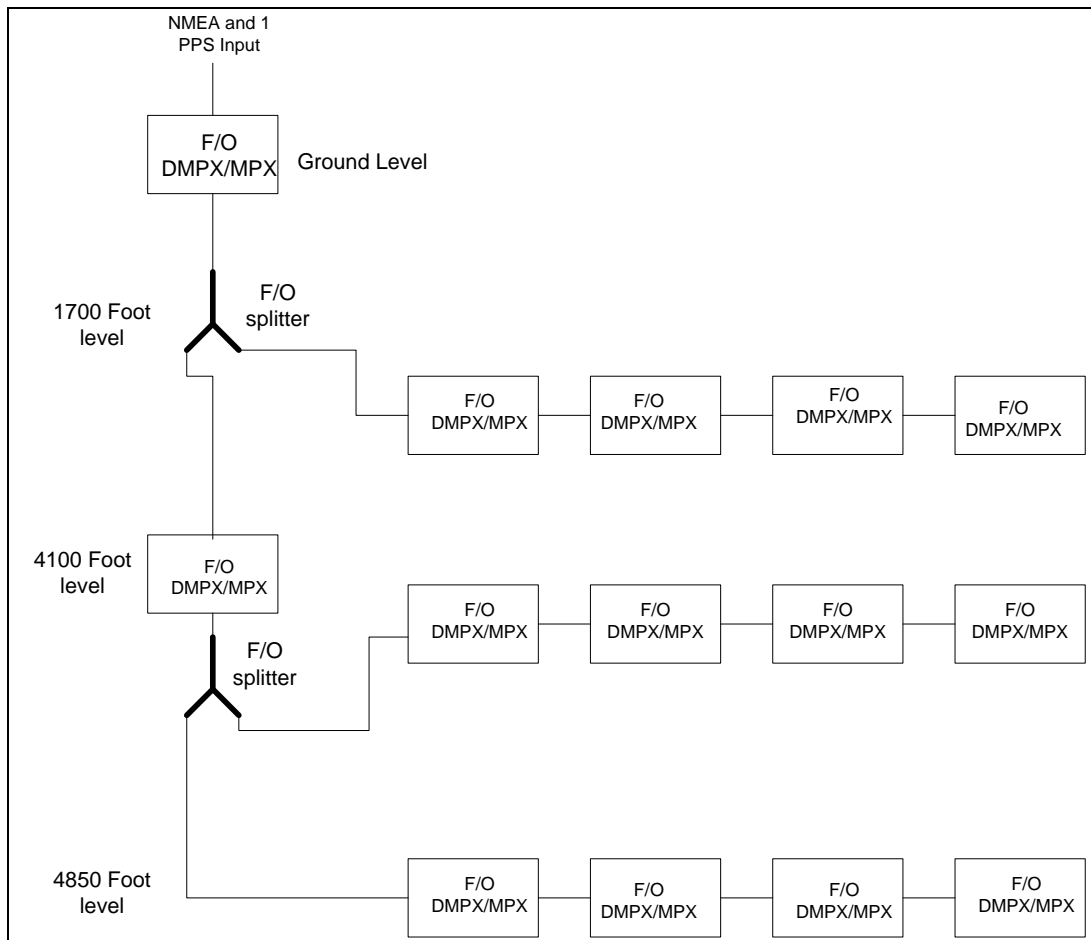

Liteway, Inc.

166 Haverford Road
Hicksville, NY 11801

516-931-2800

Proposed NMEA/ 1 pps Mux/Demux Distribution System (4/29/14)

All F/O DMPX/MPX units have one multimode fiber optic input and one multimode fiber optic output, one NMEA output and one 1 pps output.

All F/O Splitter have one optical input port and two optical output ports.

All fiber optic units can tolerate an optical path loss of up to 10 dB between any transmit and receive port or a minimum of 3 Km between units.

Each F/O DMPX/MPX unit draws approximately 125 mA at 12 volts.

Note that there is no provision for expansion in this version

YATES Area

ROSS AREA