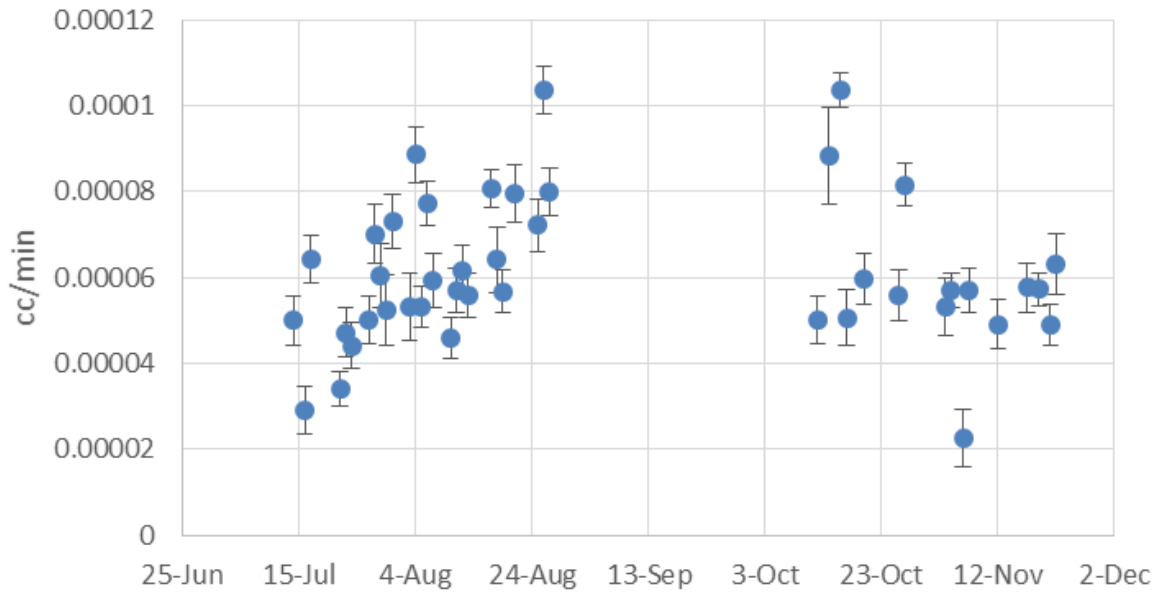

Consistency test result

st00216 (Leak Rate vs. Date)

st00215 (Leak Rate vs. Date)